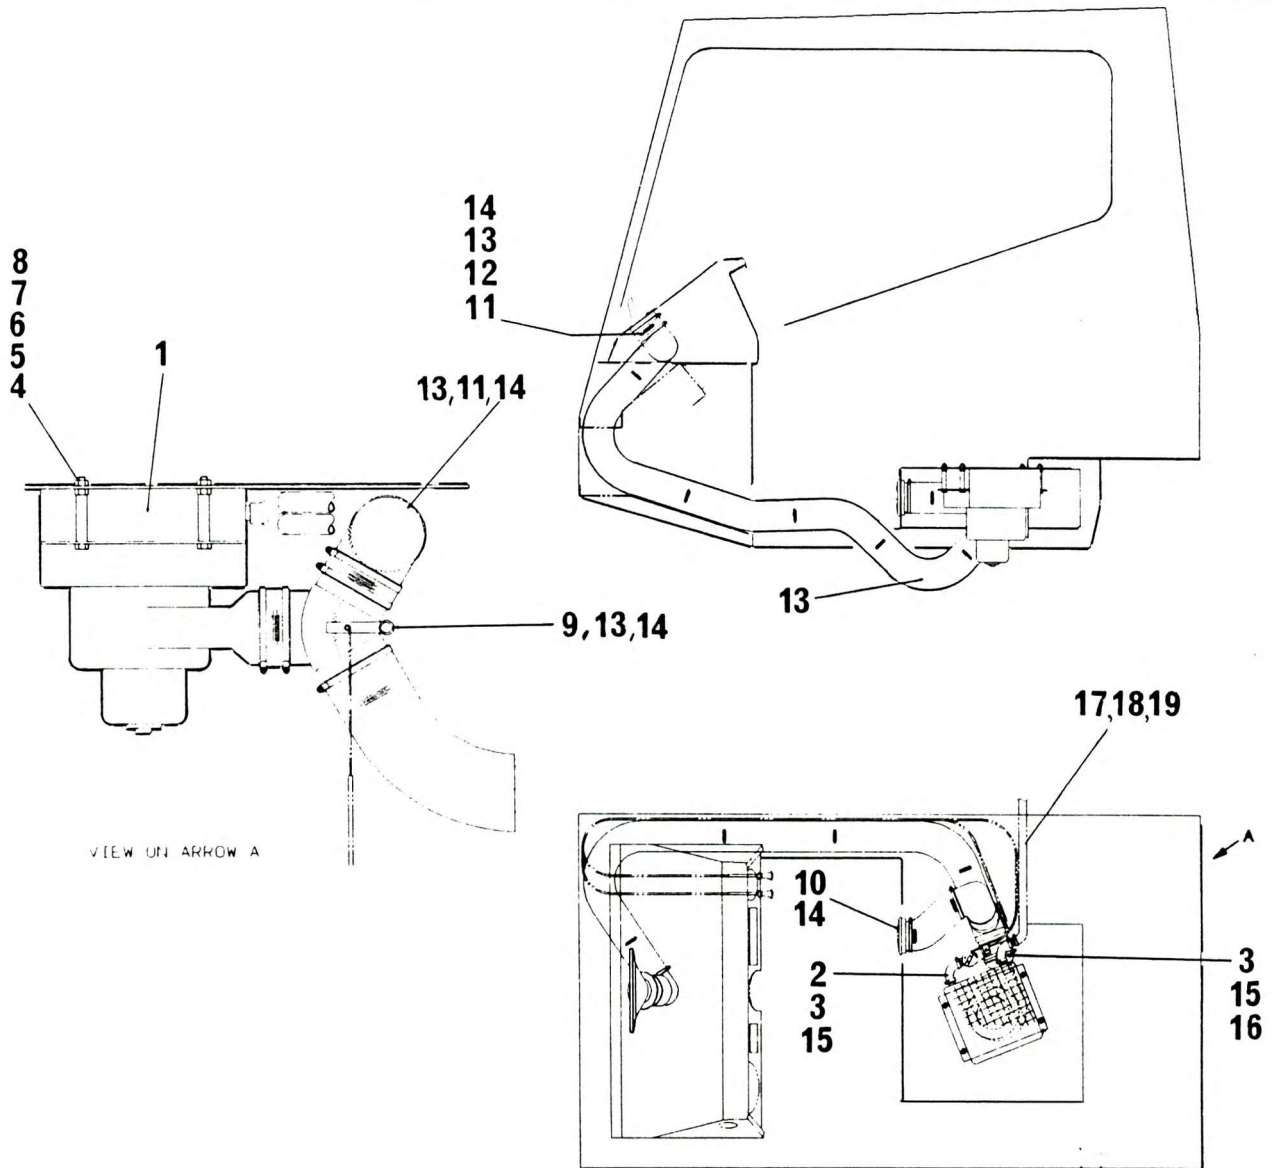

HEATER INSTALL CHASSIS CAB

VIEW ON ARROW A

NO.	PART NO.	QTY.	DESCRIPTION	NO.	PART NO.	QTY.	DESCRIPTION
1 +	7-515-990113	1	Heater Kit 24v	14	7085301	10	Clip Worm Drive 70-89mm
2	7-926-001611	1	Shut Off Valve	15	103542	2	Hose Bend
3	7085003	6	Clip Hose ½"-¾"	16	113257	1	Copper Pipe ⅝" x 75mm Long
4	7-126-172550	4	Bolt M8 x 90 Long	17	7-543-990320	1	Insulation Hose
5	7066537	8	Washer Plain M8	18	8734018	12	Tie
6	7067115	4	Spring Washer M8	19	7-790-100653	4	Screw Tap
7	7069201	8	Nut Hex M8	+ See further breakdown in this group			
8	6-910-990960	4	Spacer 9.5" x 1.2 x 60 Long				
9	7-404-990022	1	Branch Butterfly				
10	7-404-990023	1	Ducting Outlet Grille 80"				
11	7-404-990024	2	Elbow				
12	7-380-990005	1	Defroster Windshield Vent				
13	7-404-990025	1	Ducting 80" x 2 Metres Long				6-515-990137